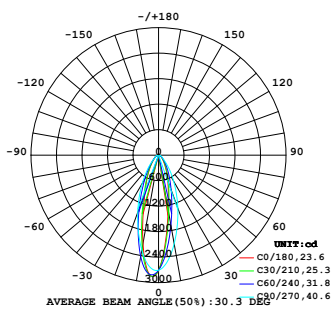

Zonal Lumen Summary

Zone	Lumen	% Fixture
0-30	949.1	59.4%
0-40	1182	74.0%
0-60	1427	89.4%
0-90	1564	97.9%
0-180	1597	100.0%