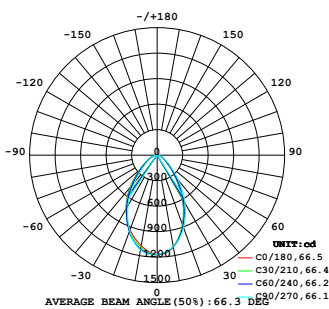

Zonal Lumen Summary

Zone	Lumen	% Fixture
0-30	755.4	45.9%
0-40	1086	66.0%
0-60	1456	88.6%
0-90	1609	97.9%
0-180	1644	100.0%

WHALET-24-930-2045D-180

COVEFLEX WAHLE, Top bending, 24V, RA90, 3000K, 2045°, 18W/M