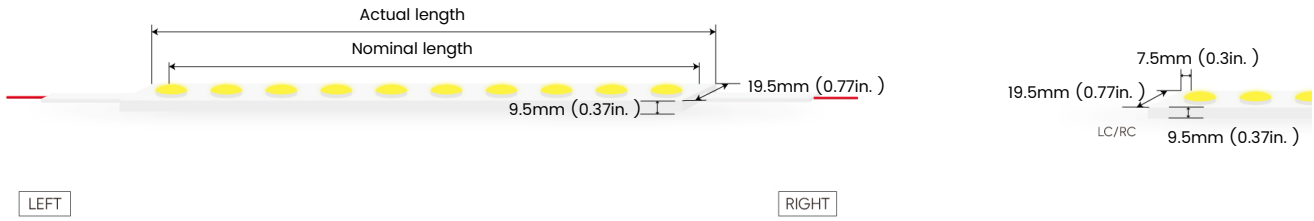

Zone	Lumen	% Fixture
0-30	755.4	45.9%
0-40	1086	66.0%
0-60	1456	88.6%
0-90	1609	97.9%
0-180	1644	100.0%

WHALET-24-930-2045D-180

COVEFLEX WAHLE, Top bending, 24V, RA90, 3000K, 2045°, 18W/M

Zonal Lumen Summary

Zone	Lumen	% Fixture
0-30	949.1	59.4%
0-40	1182	74.0%
0-60	1427	89.4%
0-90	1564	97.9%
0-180	1597	100.0%

Feed Entry / End Cap Options

FO: Flush Opaque – IP68, factory-made only

Connector Wire Options

OW: Open wire, Dry only
Standard 30cm (0.98ft), 20 AWG,
wire length customizable