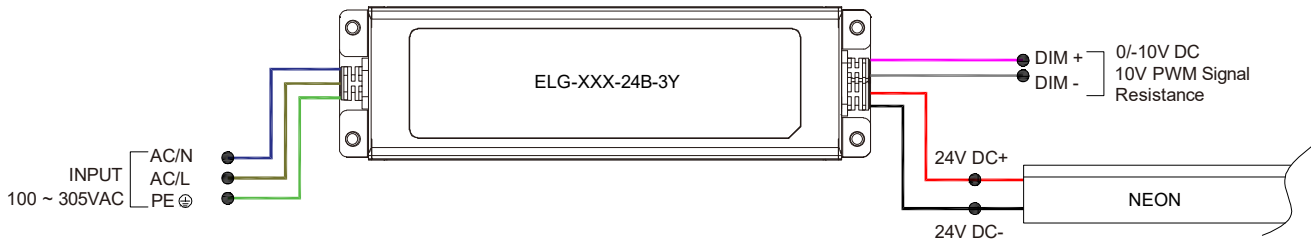

Wiring Diagram

Non-dimmable

3 in 1-dimmable

DALI-dimmable

24V Voltage Drop & Maximum Wire Length Chart

Based on 24V voltage with a 3% voltage drop allowance. Indicates the maximum wire length from the power supply to the start of the run.