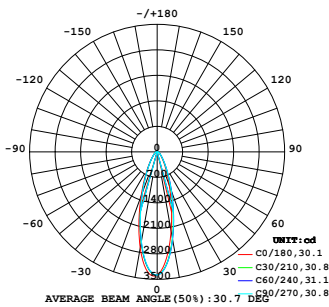

Product Code
Please select on the Mounting Options page

*We will list the nearest actual manufacturing length on the quotation, based on your requested length.

Lumen Output (lm/m)

CCT	30°	45°	60°	20×45°
2700K	1544	1554	1580	1484
3000K	1671	1764	1644	1597
3500K	1711	1525	1862	1693
4000K	1854	1876	1903	1583
Max. Run Length	5m	5m	5m	5m

Technical Details

Efficacy	92.8lm/W @3000K 30°
CRI	Ra>90
Average Life (L80B10)	>54,000 hours
Storage Temperature	-25°C~ 60°C
Operating Temperature	-25°C~ 60°C

Photometry

WHALET-24-930-30D-180

COVEFLEX WAHLE, Top bending, 24V, RA90, 3000K, 30°, 18W/M