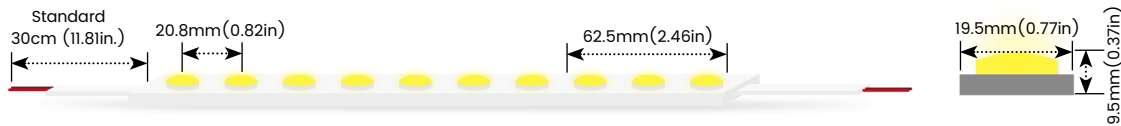

Features

- Sleek, flexible design with multiple optics: 20°,30°, 45°, 60°, 20×45°
- IP68 rated, ideal for outdoor uses, not for underwater project
- 5 years warranty

Applications

Building facades, bridges, parks, display areas, lobbies, etc.

Date	Fixture type
Project name	Project phase

Bending Directions & Diameters

Dimensions

Order Code

Assembly Builder

Model	Bend Direction	Voltage	CCT	Beam Angle	Power	Left Feed Entry	
WAHLE	T-Top bending	24V-DC24V	927-RA90 2700K	30D-30°	180-18W/M	F Front	OW Open wire 30cm(0.98ft)
			930-RA90 3000K	45D-45°		C Closed	MC Male connector with 30cm(0.98ft) cable
			935-RA90 3500K	60D-60°			FC Female connector with 30cm(0.98ft)cable
			940-RA90 4000K	2045D-2045°			NA Only for Closed Feed Entry

Product Code
Please select on the Mounting Options page

*We will list the nearest actual manufacturing length on the quotation, based on your requested length.

Lumen Output (lm/m)

CCT	30°	45°	60°	20×45°
2700K	1544	1554	1580	1484
3000K	1671	1764	1644	1597
3500K	1711	1525	1862	1693
4000K	1854	1876	1903	1583
Max. Run Length	5m	5m	5m	5m

Technical Details

Efficacy	92.8lm/W @3000K 30°
CRI	Ra>90
Average Life (L80B10)	>54,000 hours
Storage Temperature	-25°C~ 60°C
Operating Temperature	-25°C~ 60°C

Photometry

WHALET-24-930-30D-180

COVEFLEX WAHLE, Top bending, 24V, RA90, 3000K, 30°, 18W/M