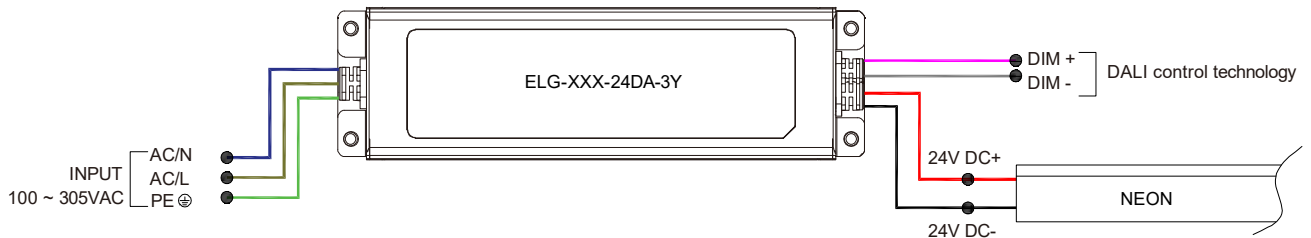

Wiring Diagram

Non-dimmable

3 in 1-dimmable

DALI-dimmable

24V Voltage Drop & Maximum Wire Length Chart

Based on 24V voltage with a 3% voltage drop allowance. Indicates the maximum wire length from the power supply to the start of the run.