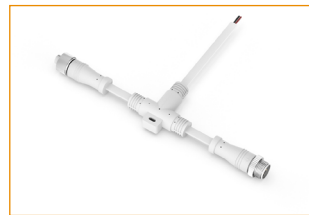

MC: Male connector, Wet
Standard 30cm (0.98ft), 20 AWG

FC: Female connector, Wet
Standard 30cm (0.98ft), 20 AWG

Mounting Options

	 <p>0.33"/8.4mm 0.76"/19.4mm 0.93"/23.6mm</p>		<p>AC132</p> <table border="1"> <tbody> <tr> <td>Name</td> <td>Straight surface channel</td> </tr> <tr> <td>Material</td> <td>Aluminum</td> </tr> <tr> <td>Standard Length</td> <td>1M (3.28ft)</td> </tr> </tbody> </table>	Name	Straight surface channel	Material	Aluminum	Standard Length	1M (3.28ft)
Name	Straight surface channel								
Material	Aluminum								
Standard Length	1M (3.28ft)								
	 <p>0.93"/23.5mm 0.97"/24.6mm</p>		<p>AC027-SET</p> <table border="1"> <tbody> <tr> <td>Name</td> <td>Angled mounting clip</td> </tr> <tr> <td>Material</td> <td>Aluminum</td> </tr> </tbody> </table>	Name	Angled mounting clip	Material	Aluminum		
Name	Angled mounting clip								
Material	Aluminum								
	 <p>0.44"/11.1mm 0.81"/20.6mm 0.69"/17.5mm</p>		<p>AC026-SET</p> <table border="1"> <tbody> <tr> <td>Name</td> <td>Mounting clip</td> </tr> <tr> <td>Material</td> <td>Stainless steel</td> </tr> </tbody> </table>	Name	Mounting clip	Material	Stainless steel		
Name	Mounting clip								
Material	Stainless steel								
	 <p>0.36"/9.2mm 0.88"/22.4mm 0.79"/20mm 1.38"/35mm 0.05"/1.2mm</p>		<p>AC112</p> <table border="1"> <tbody> <tr> <td>Name</td> <td>Silicone mounting clip</td> </tr> <tr> <td>Material</td> <td>Silicone</td> </tr> </tbody> </table>	Name	Silicone mounting clip	Material	Silicone		
Name	Silicone mounting clip								
Material	Silicone								

Additional Accessories (Optional, purchase for extra)

AC110-2-M
Male connector,
30cm (0.98ft) white PU cable,
2 pin, IP67, Wet, 20 AWG

AC110-2-F
Female connector,
30cm (0.98ft) white PU cable,
2 pin, IP67, Wet, 20 AWG