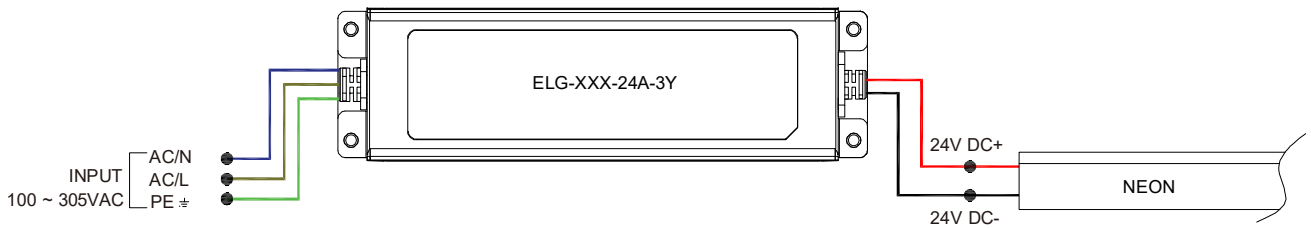

Drivers

Non-dimmable

Code	Max Load	Input	Output	Environment	Size (L x W x H)
ELG-150-24A-3Y	150W	100-305VAC	24V	Dry/Damp/IP67	219 * 63 * 35.5 mm
LRS-150-24	150W	85-132VAC / 170-264VAC	24V	Dry	159 * 97 * 30 mm

3 in 1-dimmable

Code	Max Load	Input	Output	Environment	Size (L x W x H)
ELG-150-24B-3Y	150W	100-305VAC	24V	Dry/Damp/IP67	219 * 63 * 35.5 mm

DALI-dimmable

Code	Max Load	Input	Output	Environment	Size (L x W x H)
ELG-150-24DA-3Y	150W	100-305VAC	24V	Dry/Damp/IP67	219 * 63 * 35.5 mm

Wiring Diagram

Non-dimmable