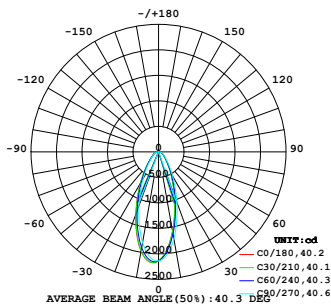

Zonal Lumen Summary

Zone	Lumen	% Fixture
0-30	956.4	54.2%
0-40	1223	69.3%
0-60	1527	86.5%
0-90	1716	97.2%
0-180	1765	100.0%

WHALET-24-930-60D-180

COVEFLEX WAHLE, Top bending, 24V, RA90, 3000K, 60°, 18W/M