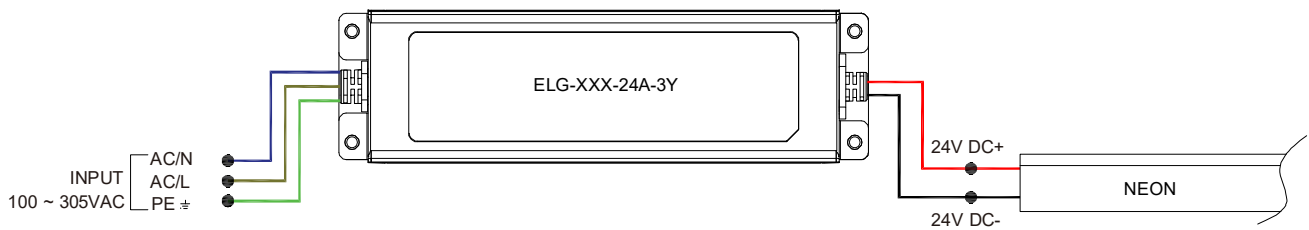

LEDLINE SAUNA 1617S WHT

Outdoor · Side Bending

Drivers

Non-dimmable

Code	Max Load	Input	Output	Environment	Size (L x W x H)
ELG-150-24A-3Y	150W	100-305VAC	24V	Dry/Damp/IP67	219 * 63 * 35.5 mm
LRS-150-24	150W	85-132VAC / 170-264VAC	24V	Dry	159 * 97 * 30 mm

3 in 1-dimmable

Code	Max Load	Input	Output	Environment	Size (L x W x H)
ELG-150-24B-3Y	150W	100-305VAC	24V	Dry/Damp/IP67	219 * 63 * 35.5 mm

DALI-dimmable

Code	Max Load	Input	Output	Environment	Size (L x W x H)
ELG-150-24DA-3Y	150W	100-305VAC	24V	Dry/Damp/IP67	219 * 63 * 35.5 mm

Wiring Diagram

Non-dimmable