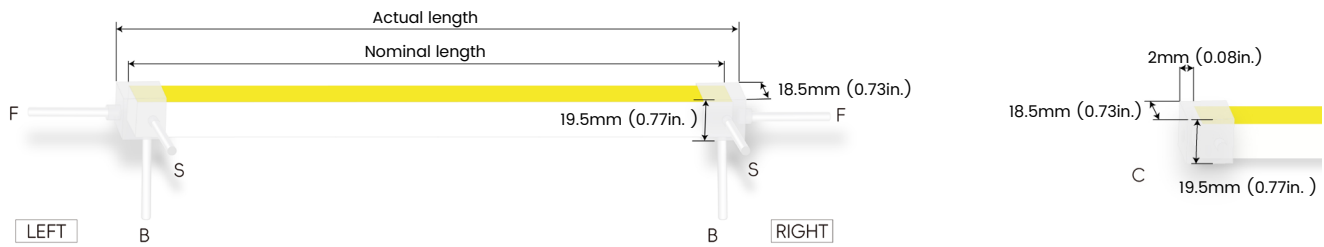

Silicone end cap – IP67, for field cuttable only