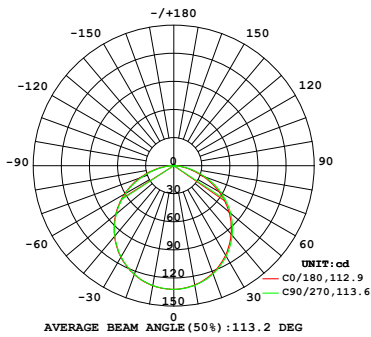

LEDLINE SAUNA 1617S WHT

Outdoor · Side Bending

Lumen Output (lm/m)

CCT	Side Bending
	6W/M
■ 2700K	360
■ 3000K	385
■ 4000K	400
Max. Run Length	10m

Technical Details

Parameter	Side Bending
Efficacy	64.2lm/W @3000K 6W
CRI	Ra>90
Beam Angle	110°
LED MacAdam	3 steps
IK Rating	IK09
Average Life (L80B10)	>33,000 hours (T_a<100°C)
Storage Temperature	-40°C~ 110°C
Operating Temperature	-40°C~ 110°C

Photometry

SAUNA1617S-24-930-060

LEDLINE SAUNA 1617S, Side bend, 24V, RA90, 3000K, 6W/M

Zonal Lumen Summary

Zone	Lumen	% Fixture
0-30	102.7	26.7%
0-40	168.4	43.8%
0-60	298.7	77.7%
0-90	379.9	98.8%
0-180	384.4	100.0%