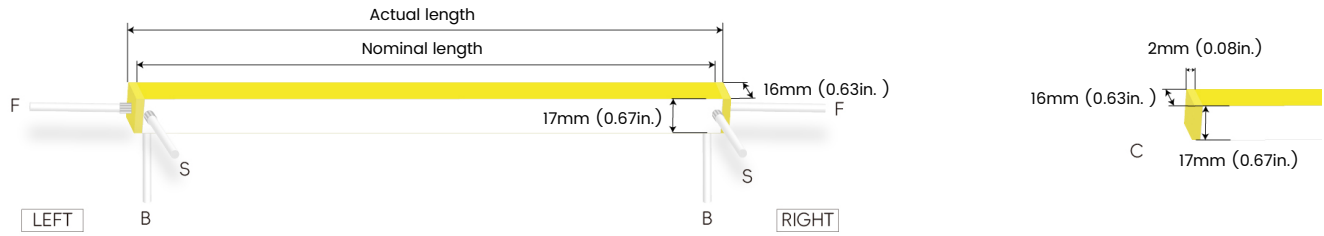

LEDLINE SAUNA 1617S WHT

Outdoor · Side Bending

Feed Entry / End Cap Options

FT: Flush Translucent – IP68, factory-made only