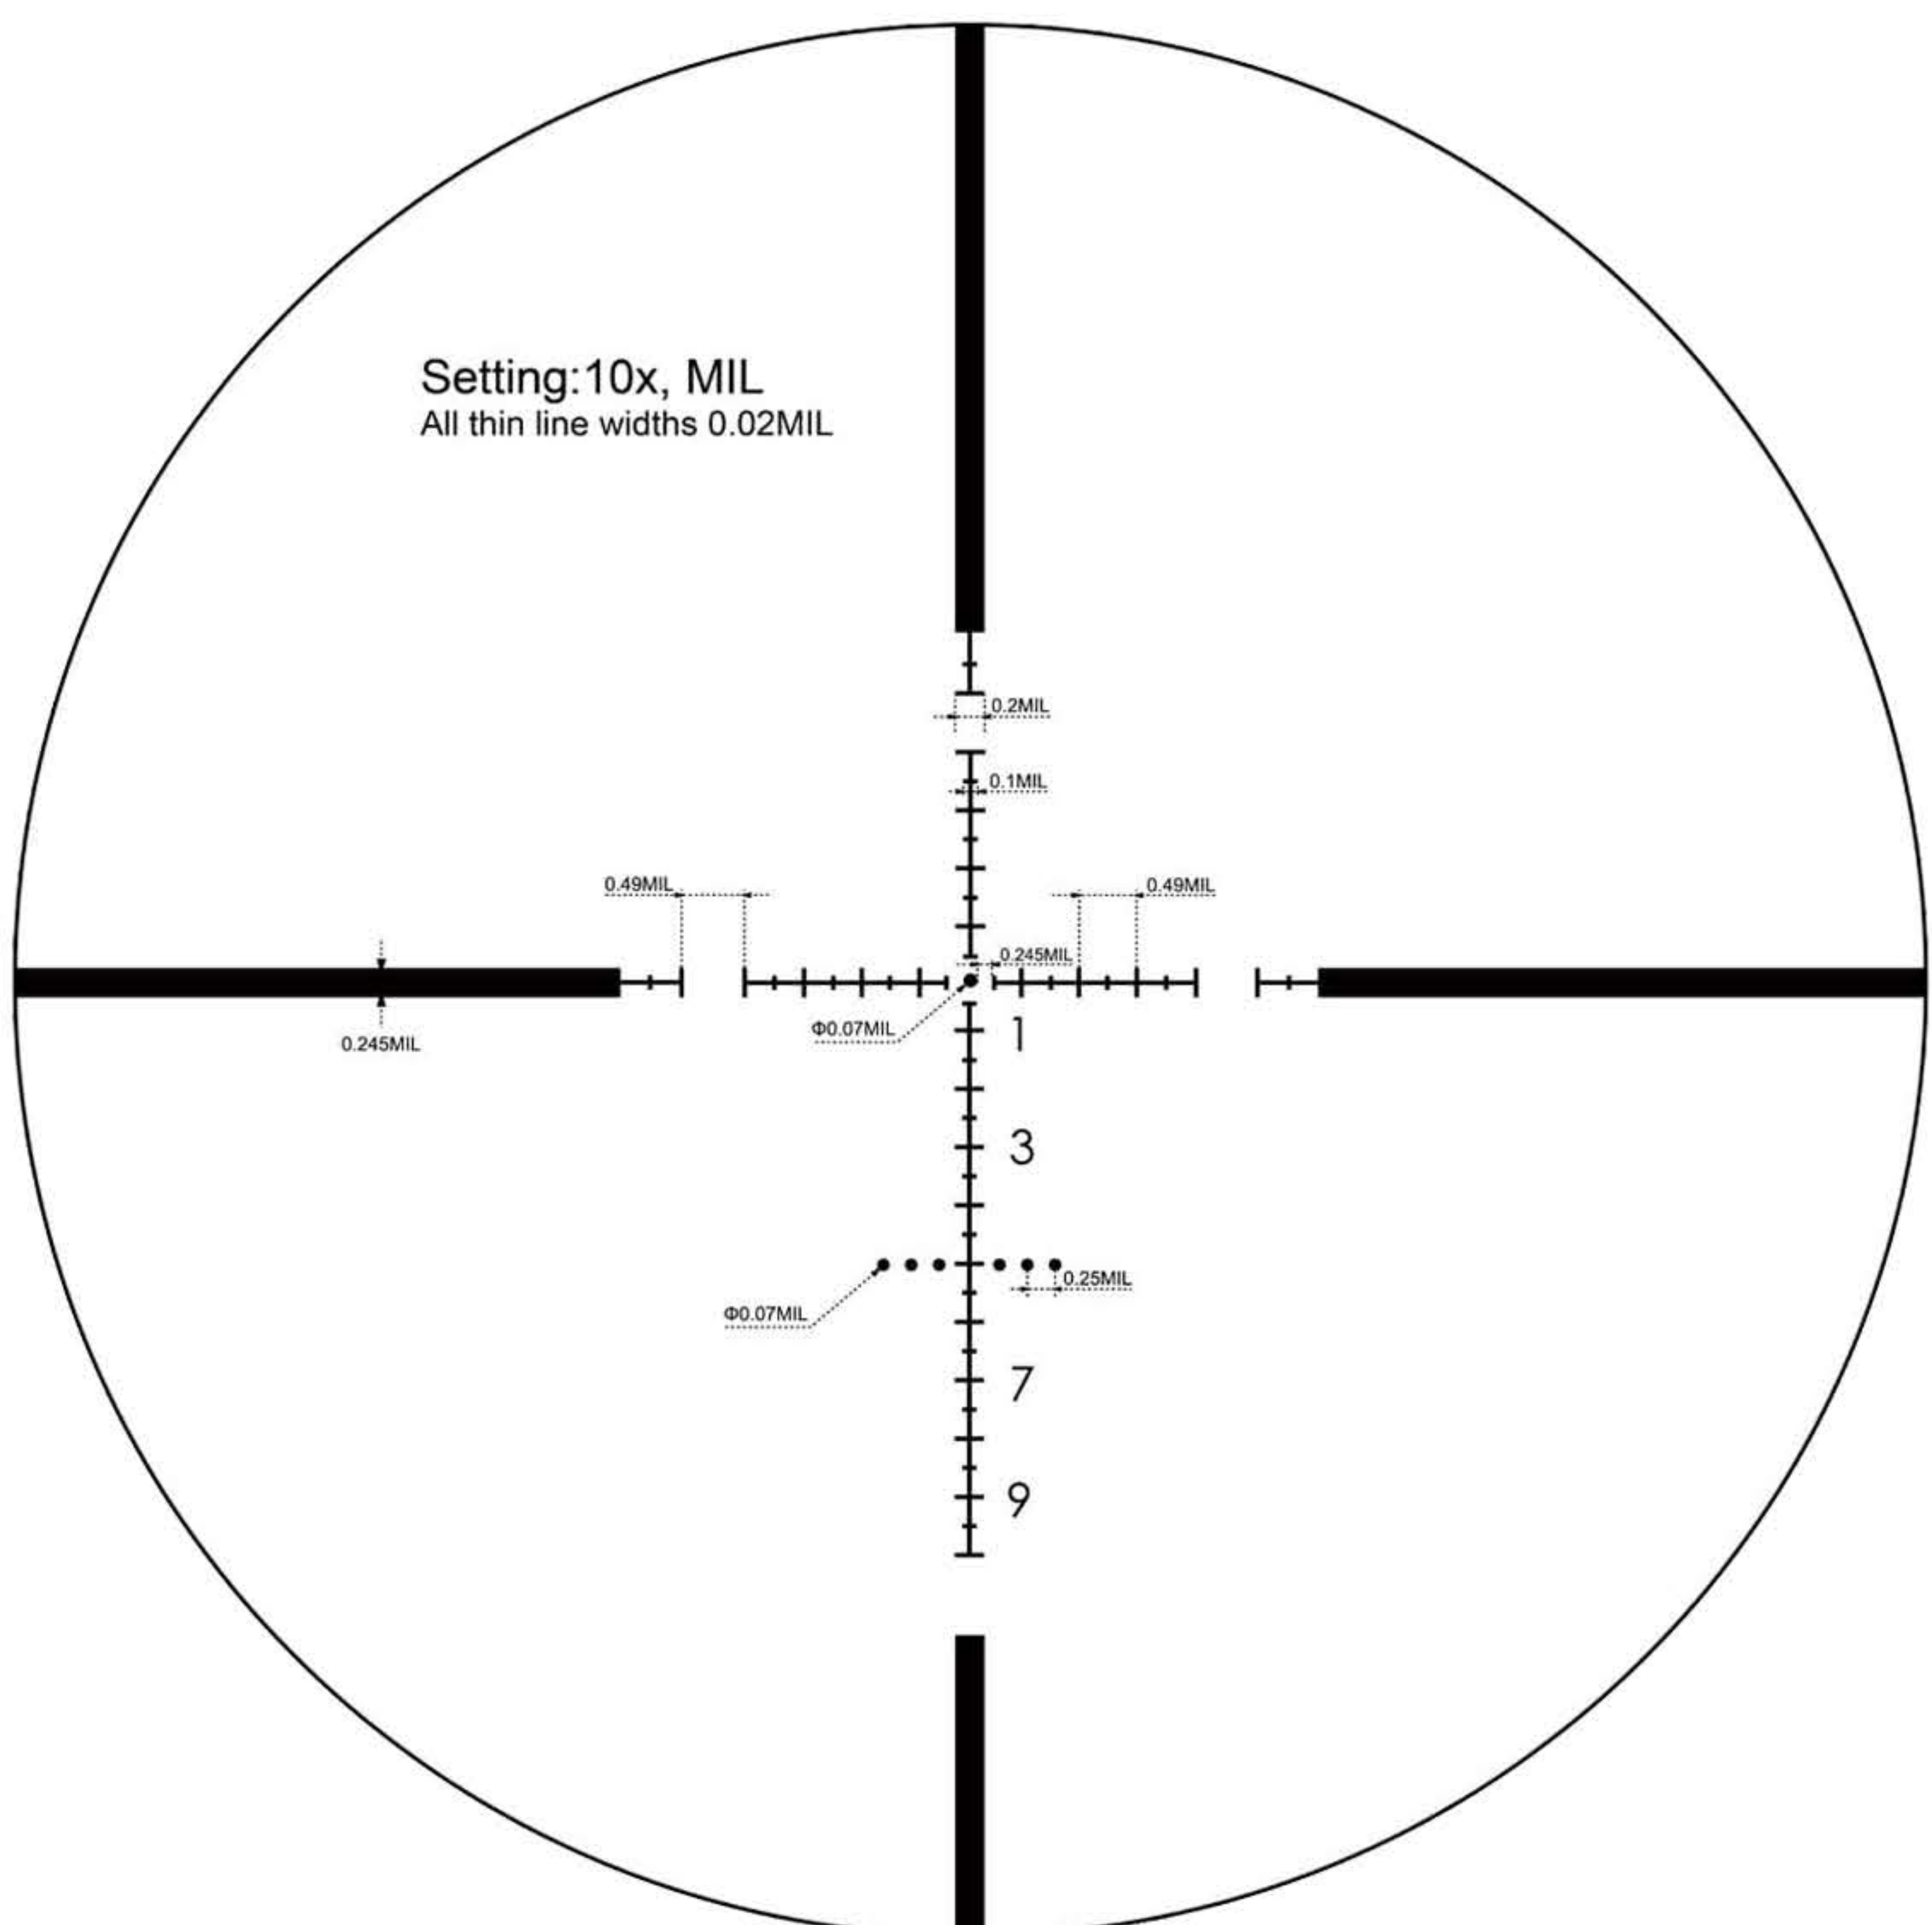

MPN-1

Setting: 10x, MIL
All thin line widths 0.02MIL

VPA-MF