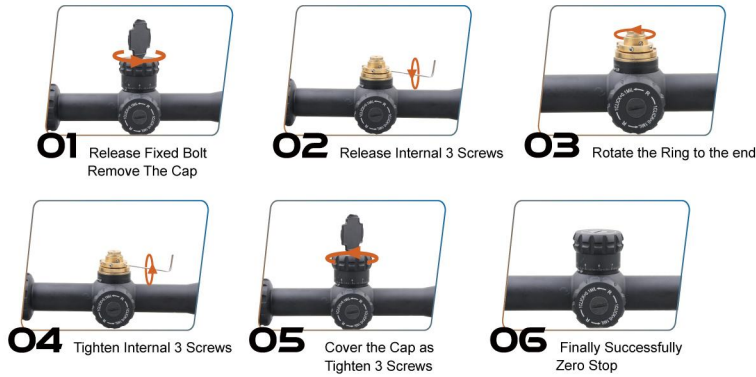

INFORMATION

 www.facebook.com/vectoropticsofficial
www.facebook.com/groups/vectoropticscope

 www.youtube.com/@VectorOptics

 <https://www.vectoroptics.com/>

1" TACTICAL

ZERO STOP FUNCTION

ILLUMINATION

6 Levels Illumination Only Center Dot Illumination. There is an off Gear Between Each Level Illumination for You to Quickly Turn off the Illumination.