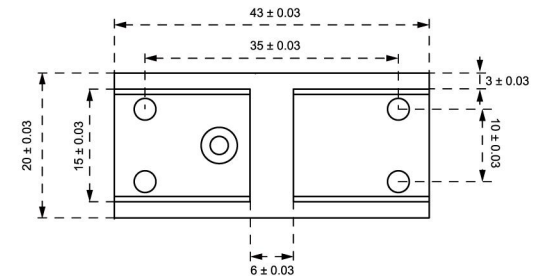

LIFETIME WARRANTY

Quality Through Precision.

HIGH MOUNT & LOW MOUNT

Paragon Prism Scopes Base Height Increase Can Fit Your Eyes More Closely, Allowing for More Precise Aiming at the Target. In Addition, the Base Height Increase Can Also Help You Adapt to Different Types of Firearms, Bullets, and Shooting Distances, Improving Accuracy and Precision In Shooting.