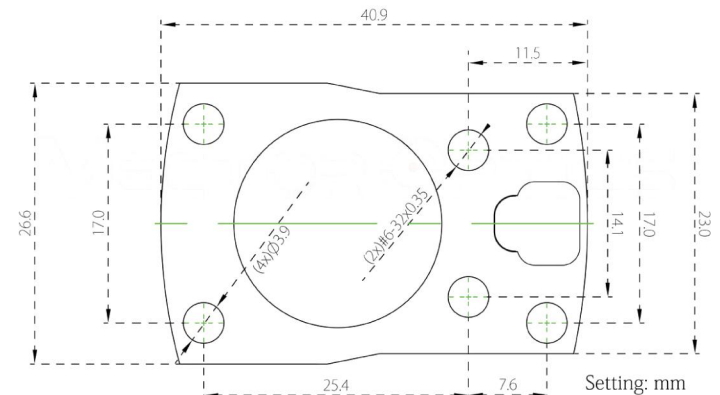

MAG FOOTPRINT RED DOT SIGHT

Frenzy-S Series