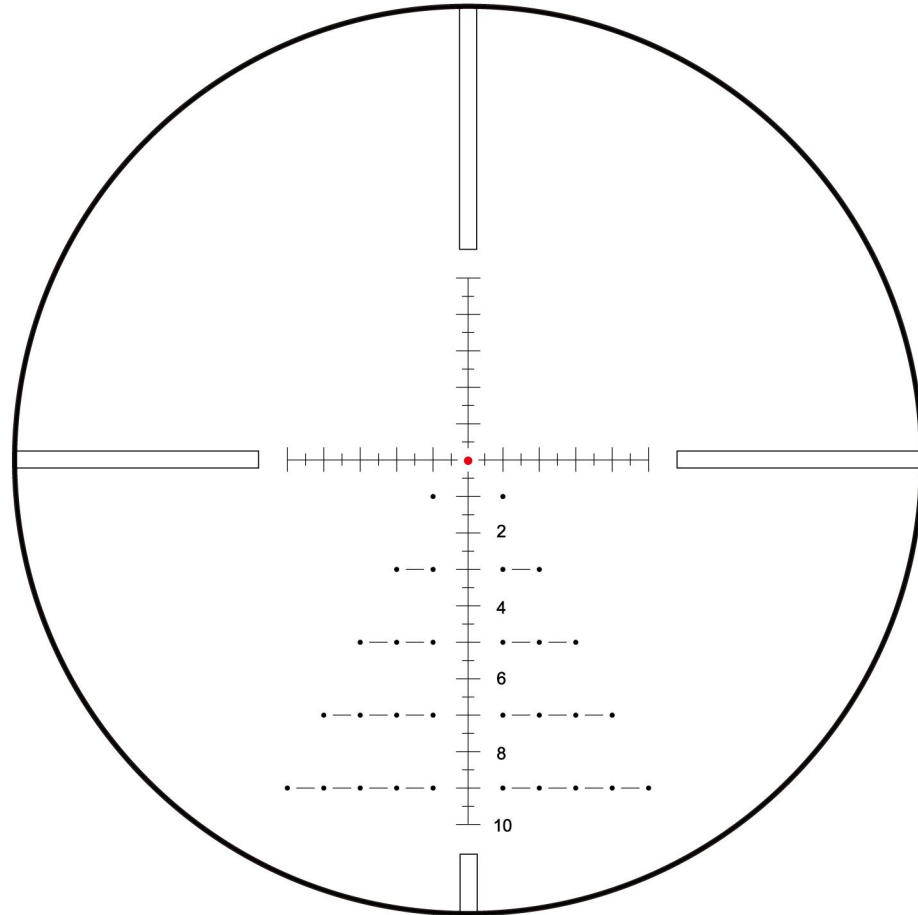

BOMM TUBE

RETICLE PATTERN

VPA-2